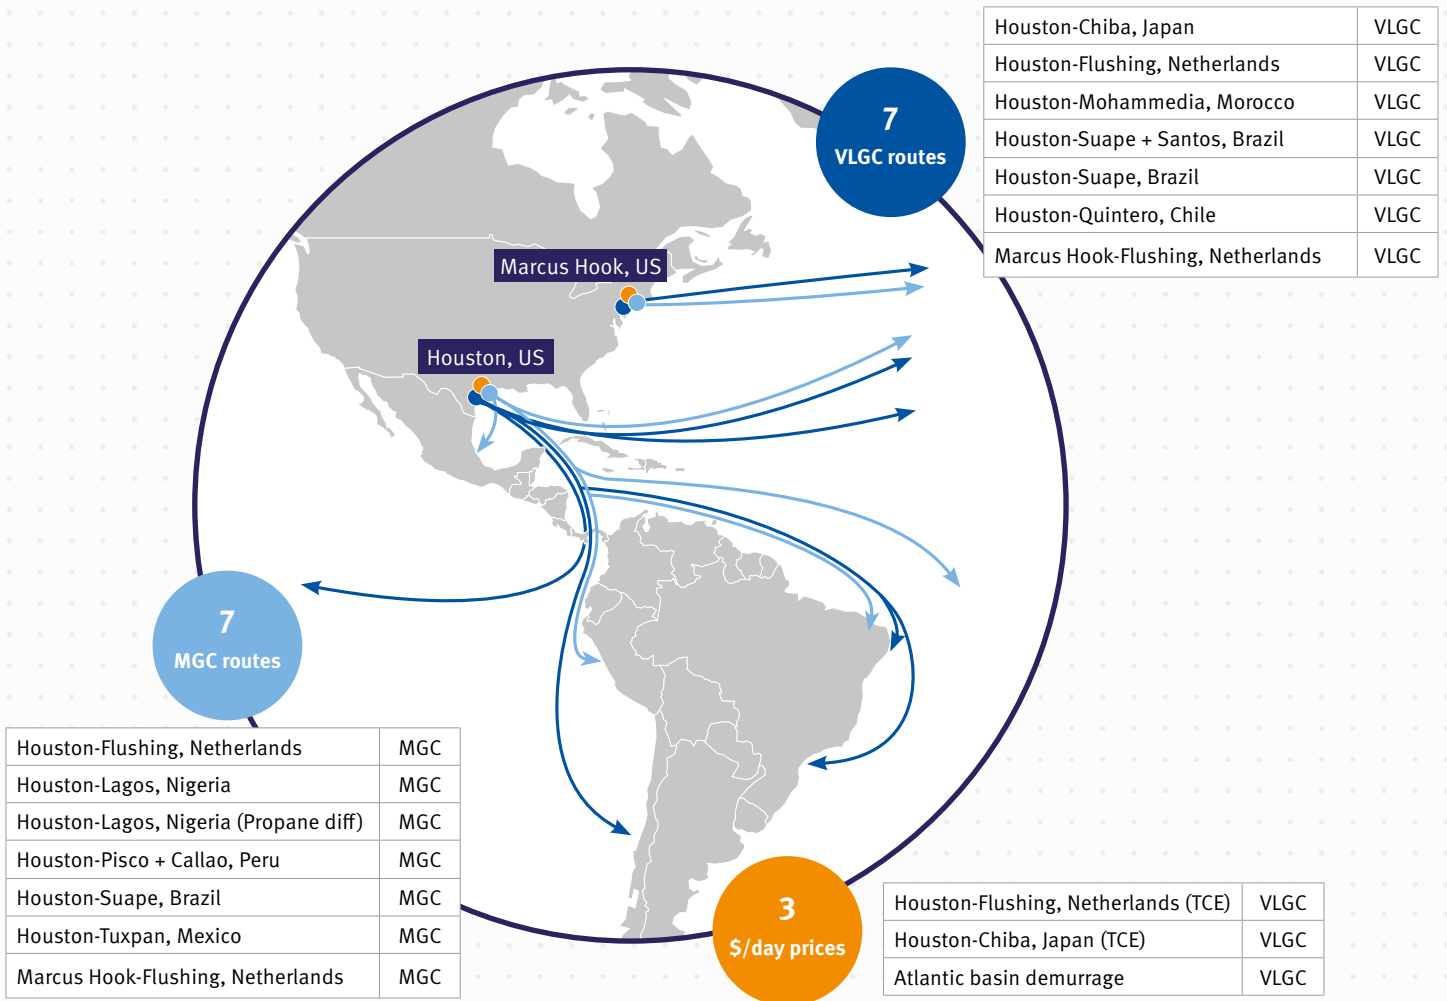

Argus Freight Americas LPG coverage

Freight rates assessed in USD/t and demurrage rates in USD/day

Full-day assessment window with 5pm EST timestamp

Based on transparent assumptions and Argus freight and marine fuels assessments